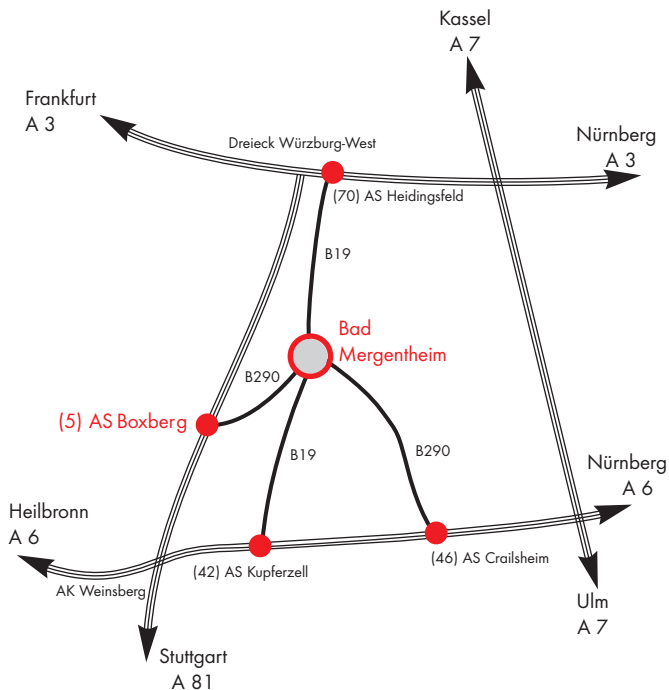

DIRECTIONS TO REINHOLD WÜRTH HAUS

Reinhold Würth Haus
Reinhold-Würth-Straße 1
97980 Bad Mergentheim

T +49 7931 91-0

F +49 7931 91-4000

www.wuerth-industrie.com

info@wuerth-industrie.com

If you use a navigation system verwenden, please enter street "Löffelstelzer Straße".

Please follow the green signs to "Reinhold Würth Haus".

Legend

⊙ roundabout

● junction

● highway exit